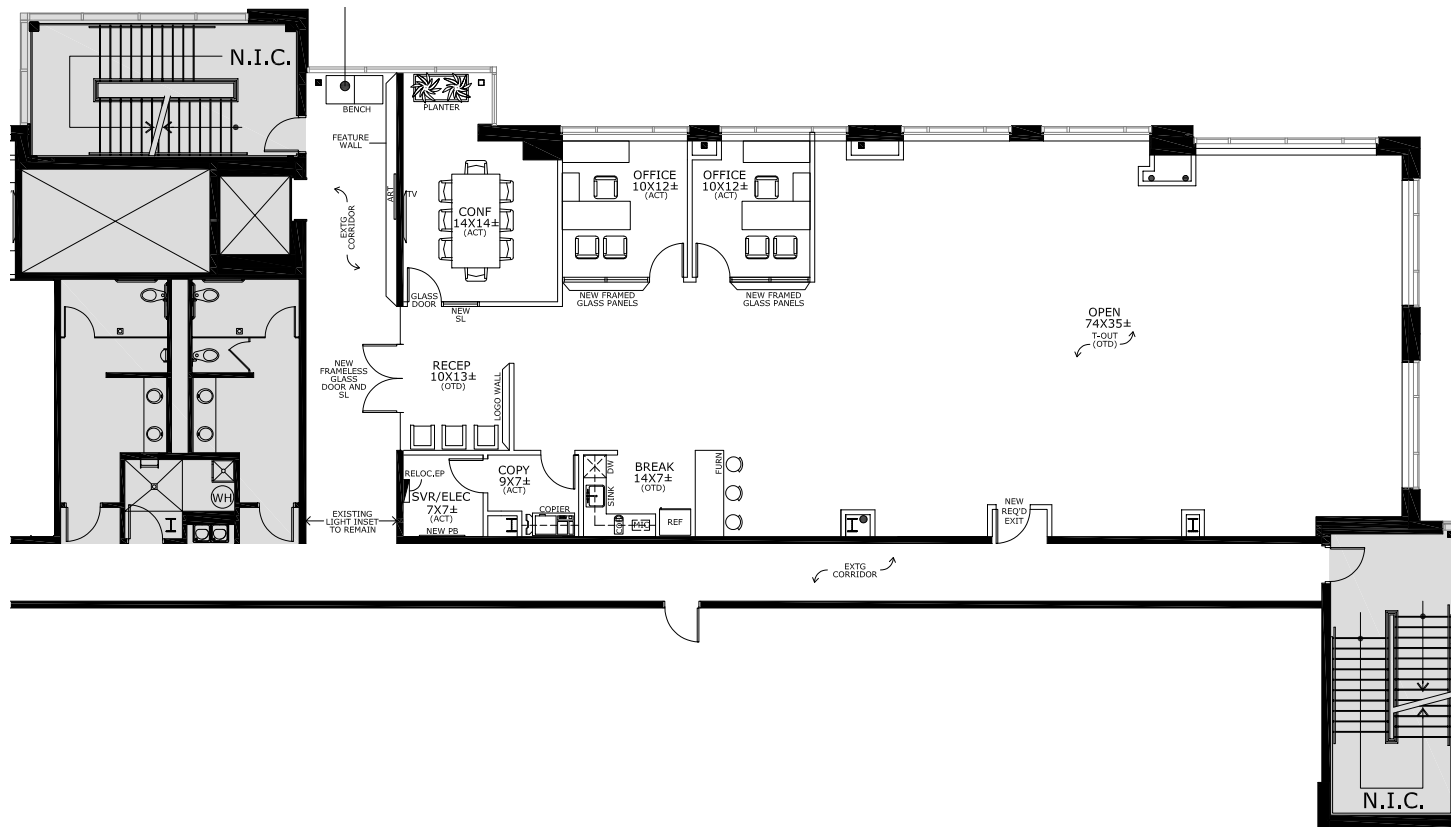

THE OFFICES AT CHAPEL CREEK

7330 STONEBROOK PKWY FRISCO, TX 75034

SPEC SUITE 150 - 3,834 RSF

CHRIS TAYLOR

+1 972 663 9822

chris.taylor@cushwake.com

DOUG JONES

+1 972 663 9621

doug.jones@cushwake.com

2021 McKinney Ave., Suite 900 Dallas, TX 75201

Main +1 972 663 9600 | Fax +1 972 663 9999

cushmanwakefield.com